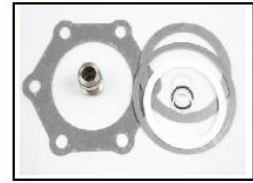

Items Included in part number 3189.041 Service set C SMC 116 Mk3

Part No	Designation	Qty.	Pos No.	Item Image
3184.292	Set of washers for cover T/SMC 116	1		 A 3D white stick figure stands next to a large green circle. Inside the circle, the text reads: "Bill of material", "Get Images", "as PDF under", "Part List tab!".
3184.437	Kit assembly small end bearing SMC 100	8		 A 3D white stick figure stands next to a large green circle. Inside the circle, the text reads: "Bill of material", "Get Images", "as PDF under", "Part List tab!".
3188.005	Gasket Kit SMC 116 Mk3 Top/Side Cover	1		 A photograph of a gasket kit for a top/side cover. It consists of a blue rectangular gasket with several circular holes and a central metal component.
3188.013	Gasket Kit T/SMC 112-116 Mk2/3 Suction Filter	1		 A photograph of a gasket kit for a suction filter. It shows a blue rectangular gasket with a circular hole in the center and a metal component.
3188.016	Gasket Kit Stop Valve DN 100 (Before Feb. 2005)	1		 A 3D white stick figure stands next to a large green circle. Inside the circle, the text reads: "Bill of material", "Get Images", "as PDF under", "Part List tab!".

3188.018 Gasket Kit Stop Valve DN 125 (Before Feb.2005) 1

3188.021 Gasket Kit T/SMC 100 Pressure Gauges 1

3188.022 Gasket Kit SMC 100 Mk2/3 Discharge Pipe Oil Filter 1

3188.025 Gasket Kit SMC 100 Mk3 Oil Filter/Oil Glass/Heater 1

3188.026 Service Kit Oilfilter T/SMC 100 Mk3 1

3188.027LL Service Kit Ring plate - cyl. pair 8

3188.028 Service Kit Piston rings - cyl pair SMC 100 8

3188.029 Service Kit SMC100 Shaft Seal 1

3188.033 Service kit Main bearings T/SMC 112-116 1